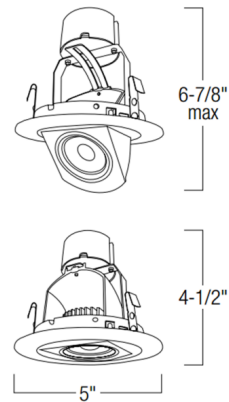

CLICK TO VIEW PRODUCT

Notes: