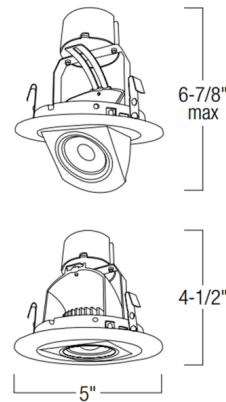

CLICK TO VIEW PRODUCT

Notes: