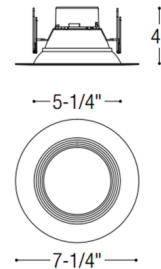

CLICK TO VIEW PRODUCT

Notes: