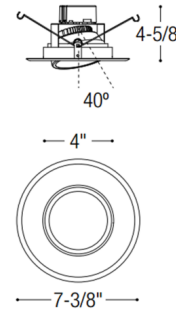

Description

The Onyx 5 or 6 inch round retrofit adjustable reflector downlight is designed for use in most 5 or 6 inch existing IC or Non-IC housings. Supplied with medium base socket adapter. Trim features 40 degree adjustability and one piece, die-cast aluminum construction. Includes a 120 volt integral dimmable LED driver with 750 lumen output. Dimmable with electronic low voltage dimmer or Triac dimmer, sold separately

Specifications

REFLECTOR/BAFFLE COLOR	N/A
BODY FINISH	White
WATTAGE	12.5W
DIMMER	Low Voltage Electronic
DIMENSIONS	6"W x 4.62"H
INTEGRATED LED MODULE	1x LED/12.5W/120V LED

Technical Information

APERTURE SIZE	4.000"
APERTURE SHAPE	Round
CEILING TYPE	Drywall with Trim
FUNCTION	Adjustable Accent
COLOR RENDERING	90 CRI
LAMP COLOR	2700K
LUMENS/WATT	64.00
LUMINOUS FLUX	800 lumens

Shown in white

Adjustable (40° adjustability)

CLICK TO VIEW PRODUCT

Notes: