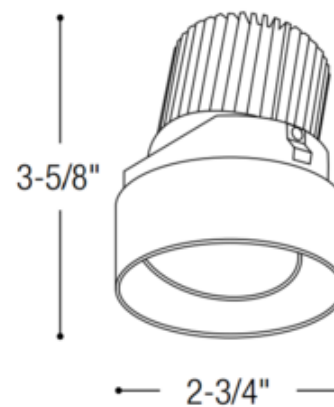

COMPANY	PROJECT	FIXTURE TYPE	APPROVED BY	DATE