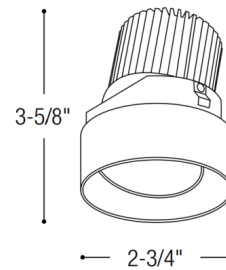

CLICK TO VIEW PRODUCT

Notes: