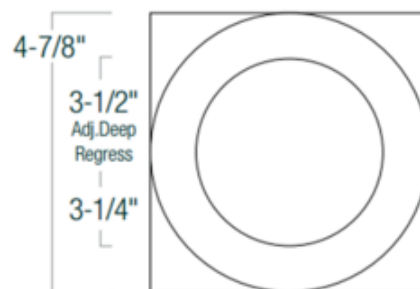

COMPANY	PROJECT	FIXTURE TYPE	APPROVED BY	DATE