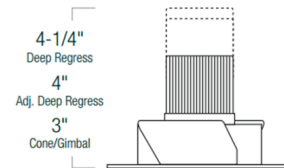

CLICK TO VIEW PRODUCT

Notes: