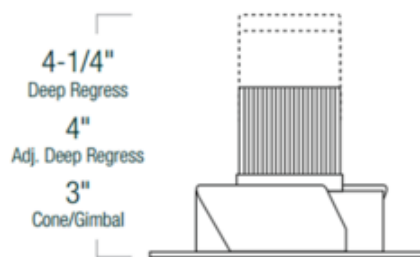

COMPANY	PROJECT	FIXTURE TYPE	APPROVED BY	DATE