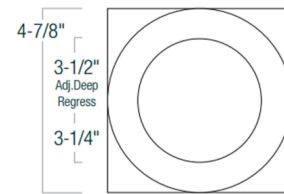

CLICK TO VIEW PRODUCT

Notes: