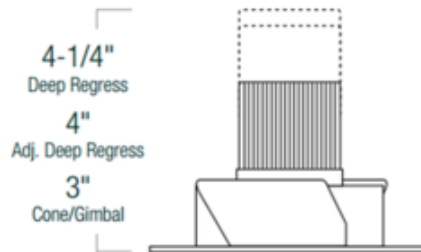

Iolite 4IN RD Surface Gimbal Adjustable Trim

Description:

The Iolite 4 Inch Round Surface Gimbal Adjustable Trim features a die-cast aluminum trim and reflector with 25, 38 and 60 degree optics included. Ships with 60 degree optic installed. Adjustable surface gimbal adjusts up to 40 degrees (remodel) or 45 degrees (new construction). Available in six color temperature options including Comfort Dim which tunes the temperature from 3100K-2000K on a gradual even curve. See housing for dimming. A complete fixture includes a housing and trim, sold separately. Optional accessories sold separately.

Technical Information

Luminous Flux: 800 lumens
 Lumens/Watt: 57.14
 Lamp Color: 2700 K
 Color Rendering: 90 CRI
 Lamp Life: 50000 hours
 Function: Adjustable Accent
 Ceiling Type: Drywall with Trim
 Aperture Shape: Round
 Aperture Size: 4.000"