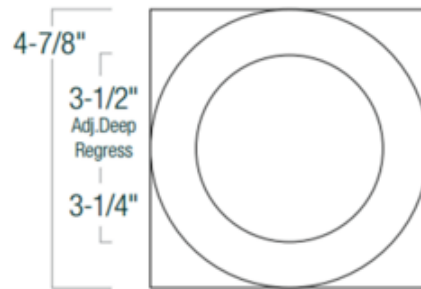

Iolite 4IN RD Surface Gimbal Adjustable Trim

Description:

The Iolite 4 Inch Round Surface Gimbal Adjustable Trim features a die-cast aluminum trim and reflector with 25, 38 and 60 degree optics included. Ships with 60 degree optic installed. Adjustable surface gimbal adjusts up to 40 degrees (remodel) or 45 degrees (new construction). Available in six color temperature options including Comfort Dim which tunes the temperature from 3100K-2000K on a gradual even curve. See housing for dimming. A complete fixture includes a housing and trim, sold separately. Optional accessories sold separately.

Technical Information

Luminous Flux: 800 lumens
 Lumens/Watt: 57.14
 Lamp Color: 2700 K
 Color Rendering: 90 CRI
 Lamp Life: 50000 hours
 Function: Adjustable Accent
 Ceiling Type: Drywall with Trim
 Aperture Shape: Round
 Aperture Size: 4.000"