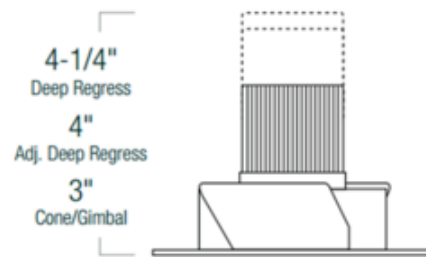

BRAND

Nora Lighting

DESCRIPTION

The Iolite 4 Inch Round Deep Cone Regress Downlight Trim features a die-cast aluminum trim and reflector designed for use in new construction and remodel applications. Supplied with 25, 38 and 60 degree optics included. Ships with 60 degree optic installed. Deep regressed cone reflectors optimize visual cut-off. Available in six color temperature options including Comfort Dim which tunes the temperature from 3100K-2000K on a gradual even curve. See housing for dimming. A complete fixture requires a housing and reflector, sold separately. Optional accessories sold separately.

Shown in: Haze Reflector / White Flange

TRIM COLOR	N/A
BODY FINISH	Haze Reflector / White Flange
WATTAGE	14W
DIMMER	Dimmable
DIMENSIONS	4.88"W x 4.25"H
INTEGRATED LED MODULE	
LAMP	1 x LED/14W/120V LED

Technical Information

LUMINOUS FLUX	1000 lumens
LUMENS/WATT	71.43
LAMP COLOR	2700K
COLOR RENDERING	90 CRI
LAMP LIFE	50000 hours
FUNCTION	Downlight
CEILING TYPE	Drywall with Trim
APERTURE SHAPE	Round

SPEC # NOR675594

COMPANY	PROJECT	FIXTURE TYPE	APPROVED BY	DATE