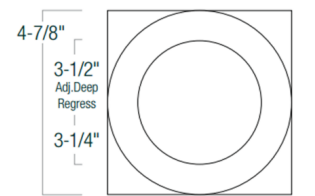

CLICK TO VIEW PRODUCT

Notes: