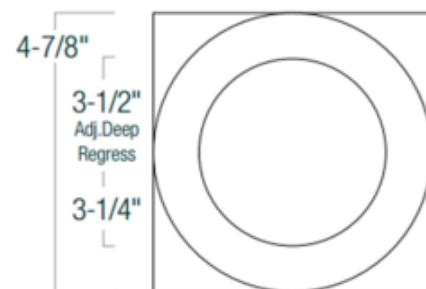

BRAND

Nora Lighting

DESCRIPTION

The Iolite 4 Inch Round Deep Cone Regress Downlight Trim features a die-cast aluminum trim and reflector designed for use in new construction and remodel applications. Supplied with 25, 38 and 60 degree optics included. Ships with 60 degree optic installed. Deep regressed cone reflectors optimize visual cut-off. Available in six color temperature options including Comfort Dim which tunes the temperature from 3100K-2000K on a gradual even curve. See housing for dimming. A complete fixture requires a housing and reflector, sold separately. Optional accessories sold separately.

Shown in: Haze Reflector / White Flange

TRIM COLOR	N/A
BODY FINISH	Haze Reflector / White Flange
WATTAGE	14W
DIMMER	Dimmable
DIMENSIONS	4.88"W x 4.25"H
INTEGRATED LED MODULE	
LAMP	1 x LED/14W/120V LED

Technical Information

LUMINOUS FLUX	1000 lumens
LUMENS/WATT	71.43
LAMP COLOR	2700K
COLOR RENDERING	90 CRI
LAMP LIFE	50000 hours
FUNCTION	Downlight
CEILING TYPE	Drywall with Trim
APERTURE SHAPE	Round

SPEC # NOR675594

COMPANY	PROJECT	FIXTURE TYPE	APPROVED BY	DATE