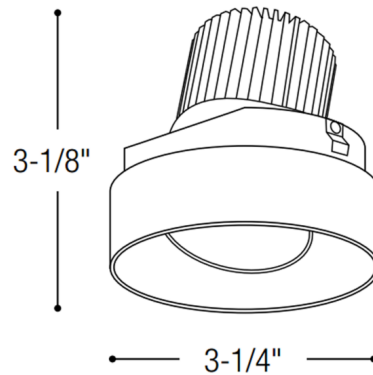

CLICK TO VIEW PRODUCT

Notes: