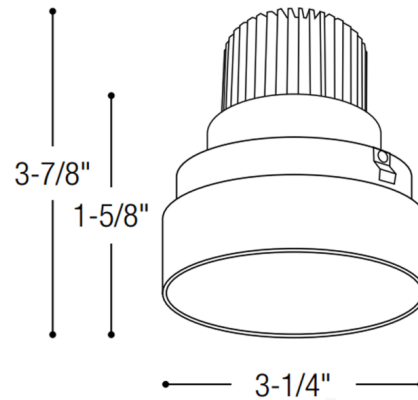

Shown in white

CLICK TO VIEW PRODUCT

Notes: