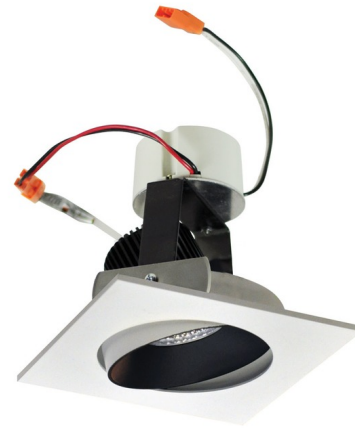

Lightology

lightology.com
866-954-4489
04-15-26

Project: _____

Company: _____

Location: _____ Fixture Type: _____

SPEC #: **NOR675708**

Approved On: _____ Approved By: _____

Iolite 4IN SQ Cone Regress Adjustable Trim By Nora Lighting

Description

The Iolite 4 Inch Square Cone Regress Adjustable Trim features a die-cast aluminum trim and reflector. Supplied with 25, 38 and 60 degree optics included. Ships with 60 degree optic installed. Regressed cone reflectors optimize visual cut-off and adjusts up to 35 degrees. Available in six color temperature options including Comfort Dim which tunes the temperature from 3100K-2000K on a gradual even curve. See housing for dimming. A complete fixture includes a housing and reflector, sold separately. Optional accessories sold separately.

Specifications

REFLECTOR/BAFFLE COLOR	N/A
BODY FINISH	Black Reflector / White Flange
WATTAGE	14W
DIMMER	Dimmable
DIMENSIONS	4.88"W x 3"H
INTEGRATED LED MODULE	1 x LED/14W/120V LED

Technical Information

APERTURE SIZE	4.000"
APERTURE SHAPE	Square
CEILING TYPE	Drywall with Trim
FUNCTION	Adjustable Accent
LAMP LIFE	50000 hours
COLOR RENDERING	90 CRI
LAMP COLOR	2700K
LUMENS/WATT	71.43
LUMINOUS FLUX	1000 lumens

Shown in black reflector / white flange

CLICK TO VIEW PRODUCT

Notes: