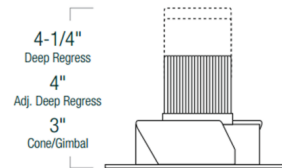

CLICK TO VIEW PRODUCT

Notes: