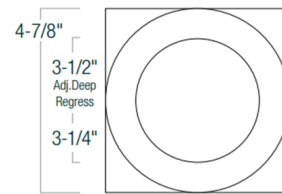

CLICK TO VIEW PRODUCT

Notes: