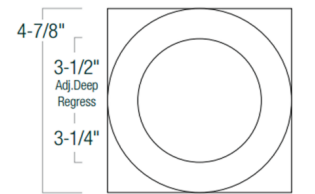

CLICK TO VIEW PRODUCT

Notes: