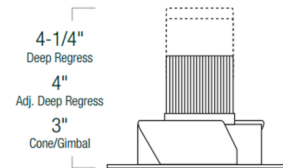

CLICK TO VIEW PRODUCT

Notes: