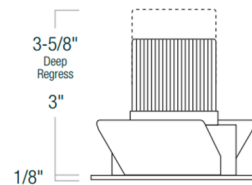

CLICK TO VIEW PRODUCT

Notes: