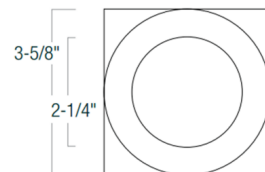

CLICK TO VIEW PRODUCT

Notes: