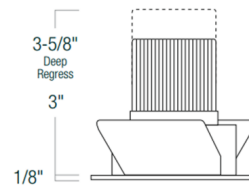

CLICK TO VIEW PRODUCT

Notes: