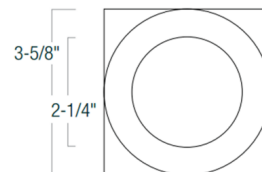

CLICK TO VIEW PRODUCT

Notes: