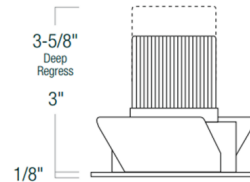

CLICK TO VIEW PRODUCT

Notes: