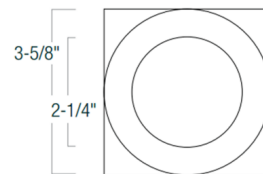

CLICK TO VIEW PRODUCT

Notes: