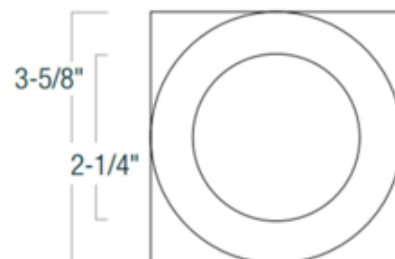

COMPANY

PROJECT

FIXTURE TYPE

APPROVED BY

DATE