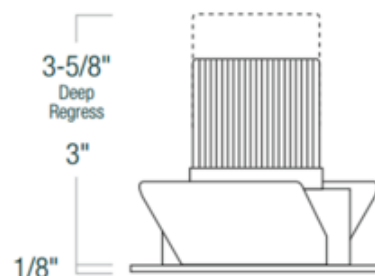

Shown in: Matte White Reflector / Matte White Flange

COMPANY

PROJECT

FIXTURE TYPE

APPROVED BY

DATE