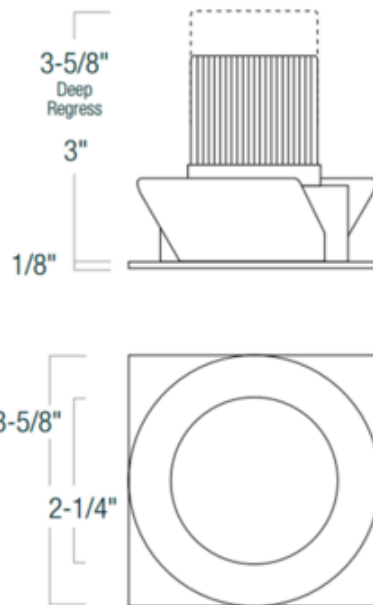

Iolite 2IN Round Surface Gimbal Adjustable Trim

Description:

The Iolite 2 Inch Round Surface Gimbal Adjustable Trim features a die-cast aluminum trim and reflector with 25, 38 and 60 degree optics included. Ships with 60 degree optic installed. Regressed cone reflectors optimize visual cut-off and adjust up to 15 degrees (remodel housing) or 30 degrees (new construction housing). Available in six color temperature options including Comfort Dim which tunes the temperature from 3100K-2000K on a gradual even curve. See housing for dimming. A complete fixture includes a housing and trim, sold separately. Optional accessories sold separately.

Shown in: Matte White Reflector / Matte White Flange

List Price: \$93.50
 Our Price: \$67.32

Shade Color: N/A
 Body Finish: Matte White Reflector / Matte White Flange
 Lamp: 1 x LED/14W/120V LED
 Wattage: 14W
 Dimmer: Dimmable
 Dimensions: 2.25"W x 3.63"H

Technical Information

Luminous Flux: 800 lumens
 Lumens/Watt: 57.14
 Lamp Color: 2700 K
 Color Rendering: 90 CRI
 Lamp Life: 50000 hours
 Function: Adjustable Accent
 Ceiling Type: Drywall with Trim
 Aperture Shape: Round
 Aperture Size: 2.000"