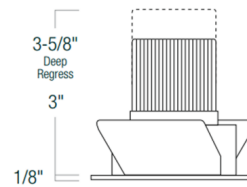

Description

The Iolite 2 Inch Round Deep Cone Regress Downlight Trim features a die-cast aluminum trim and reflector with 25, 38 and 60 degree optics included. Ships with 60 degree optic installed. Deep regressed cone reflectors optimize visual cut-off. Available in six color temperature options including Comfort Dim which tunes the temperature from 3100K-2000K on a gradual even curve. See housing for dimming. A complete fixture includes a housing and trim, sold separately. Optional accessories sold separately.

Specifications

REFLECTOR/BAFFLE COLOR	N/A
BODY FINISH	Black Reflector / White Flange
WATTAGE	14W
DIMMER	Dimmable
DIMENSIONS	2.25"W x 3.63"H
INTEGRATED LED MODULE	1 x LED/14W/120V LED

Technical Information

APERTURE SIZE	2.000"
APERTURE SHAPE	Round
CEILING TYPE	Drywall with Trim
FUNCTION	Downlight
LAMP LIFE	50000 hours
COLOR RENDERING	90 CRI
LAMP COLOR	2700K
LUMENS/WATT	71.43
LUMINOUS FLUX	1000 lumens

Shown in black reflector / white flange