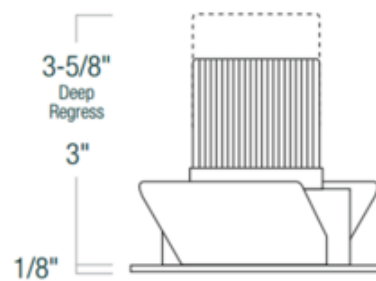

Shown in: Matte White Reflector / Matte White Flange

COMPANY	PROJECT	FIXTURE TYPE	APPROVED BY	DATE