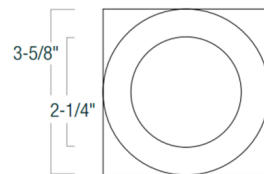

Lightology

lightology.com
866-954-4489
05-25-26

Project: _____

Company: _____

Location: _____ Fixture Type: _____

SPEC #: **NOR676247**

Approved On: _____ Approved By: _____

Iolite 2IN SQ Surface Gimbal Adjustable Trim By Nora Lighting

Description

The Iolite 2 Inch Square Surface Gimbal Adjustable Trim features a die-cast aluminum trim and reflector with 25, 38 and 60 degree optics included. Ships with 60 degree optic installed. Adjustable surface gimbals adjust up to 15 degrees. Available in six color temperature options including Comfort Dim which tunes the temperature from 3100K-2000K on a gradual even curve. See housing for dimming. A complete fixture includes a housing and trim, sold separately. Optional accessories sold separately.

Shown in matte white reflector / matte white flange

Specifications

REFLECTOR/BAFFLE COLOR	N/A
BODY FINISH	Matte White Reflector / Matte White Flange
WATTAGE	14W
DIMMER	Dimmable
DIMENSIONS	2.25"W x 3.63"H x 2.25"D
INTEGRATED LED MODULE	1 x LED/14W/120V LED

Technical Information

APERTURE SIZE	2.250"
APERTURE SHAPE	Round
CEILING TYPE	Drywall with Trim
FUNCTION	Adjustable Accent
LAMP LIFE	50000 hours
COLOR RENDERING	90 CRI
LAMP COLOR	2700K
LUMENS/WATT	71.43
LUMINOUS FLUX	1000 lumens