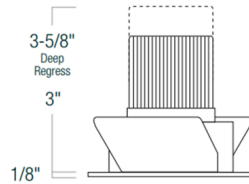

Lightology

lightology.com
866-954-4489
05-25-26

Project: _____

Company: _____

Location: _____ Fixture Type: _____

SPEC #: **NOR676247**

Approved On: _____ Approved By: _____

Iolite 2IN SQ Surface Gimbal Adjustable Trim By Nora Lighting

Description

The Iolite 2 Inch Square Surface Gimbal Adjustable Trim features a die-cast aluminum trim and reflector with 25, 38 and 60 degree optics included. Ships with 60 degree optic installed. Adjustable surface gimbals adjust up to 15 degrees. Available in six color temperature options including Comfort Dim which tunes the temperature from 3100K-2000K on a gradual even curve. See housing for dimming. A complete fixture includes a housing and trim, sold separately. Optional accessories sold separately.

Specifications

REFLECTOR/BAFFLE COLOR	N/A
BODY FINISH	Matte White Reflector / Matte White Flange
WATTAGE	14W
DIMMER	Dimmable
DIMENSIONS	2.25"W x 3.63"H x 2.25"D
INTEGRATED LED MODULE	1 x LED/14W/120V LED

Technical Information

APERTURE SIZE	2.250"
APERTURE SHAPE	Round
CEILING TYPE	Drywall with Trim
FUNCTION	Adjustable Accent
LAMP LIFE	50000 hours
COLOR RENDERING	90 CRI
LAMP COLOR	2700K
LUMENS/WATT	71.43
LUMINOUS FLUX	1000 lumens

CLICK TO VIEW PRODUCT

Notes: