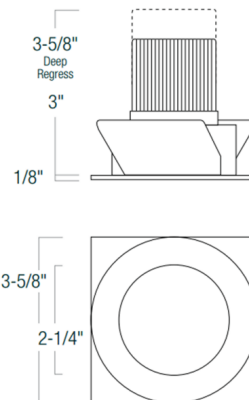

CLICK TO VIEW PRODUCT

Notes: