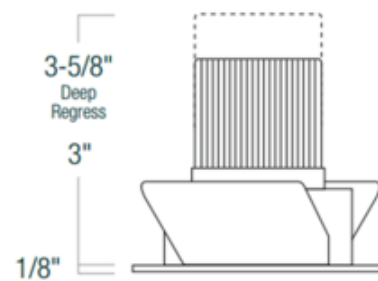

COMPANY	PROJECT	FIXTURE TYPE	APPROVED BY	DATE