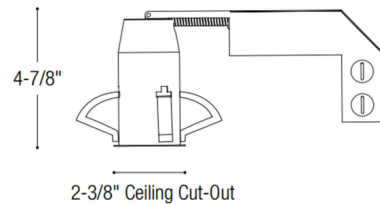

CLICK TO VIEW PRODUCT

Notes: