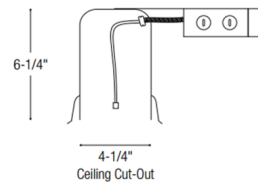

CLICK TO VIEW PRODUCT

Notes: