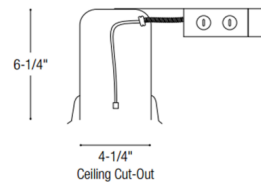

CLICK TO VIEW PRODUCT

Notes: