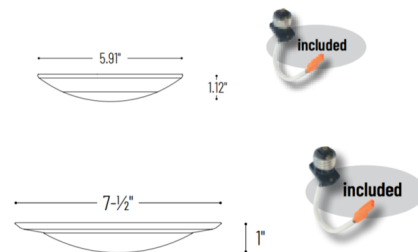

CLICK TO VIEW PRODUCT

Notes: