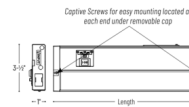

CLICK TO VIEW PRODUCT

Notes: