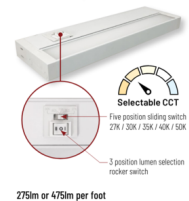

275lm or 475lm per foot