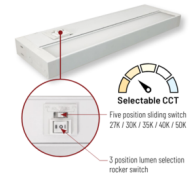

CLICK TO VIEW PRODUCT

Notes: