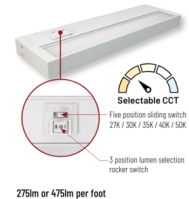

CLICK TO VIEW PRODUCT

Notes: