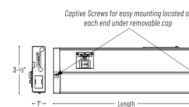

CLICK TO VIEW PRODUCT

Notes: