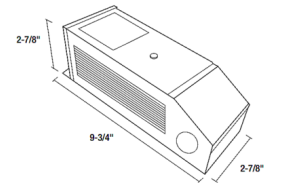

Description

The Hardwire Dimmable LED Magnetic Driver is a 24 volt enclosed driver to be used with Nora Lighting's 24 volt systems requiring a Class II driver. Input Voltage: 100-277VAC. Output Voltage: 24VDC. 60 Watt: 2.5 amp. 96 Watt: 4 amp. 50 foot maximum distance. Includes a 10 foot power cord (NALTL-10). Fully dimmable with a low voltage magnetic dimmer, sold separately. Designed for use with Nora Lighting Silk LED Light Bar.

Shown in black

Specifications

COLOR	N/A
BODY FINISH	Black
WATTAGE	60W
DIMMER	Low Voltage Magnetic
DIMENSIONS	9.75"W x 2.88"H x 2.88"D
BULB NOT INCLUDED	N/A

CLICK TO VIEW PRODUCT

Notes: