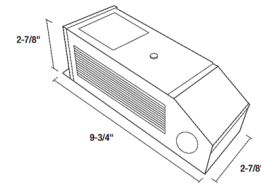

Description

The Hardwire Dimmable LED Magnetic Driver is a 24 volt enclosed driver to be used with Nora Lighting's 24 volt systems requiring a Class II driver. Input Voltage: 100-277VAC. Output Voltage: 24VDC. 60 Watt: 2.5 amp. 96 Watt: 4 amp. 50 foot maximum distance. Includes a 10 foot power cord (NALTL-10). Fully dimmable with a low voltage magnetic dimmer, sold separately. Designed for use with Nora Lighting Silk LED Light Bar.

Shown in black

Specifications

COLOR	N/A
BODY FINISH	Black
WATTAGE	60W
DIMMER	Low Voltage Magnetic
DIMENSIONS	9.75"W x 2.88"H x 2.88"D
BULB NOT INCLUDED	N/A

CLICK TO VIEW PRODUCT

Notes: