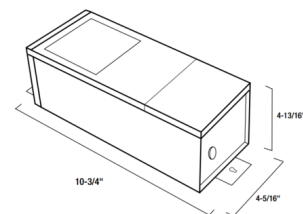

Shown in black

Specifications

COLOR	N/A
BODY FINISH	Black
WATTAGE	60W
DIMMER	Low Voltage Magnetic
DIMENSIONS	9.75"W x 2.88"H x 2.88"D
BULB NOT INCLUDED	N/A

CLICK TO VIEW PRODUCT

Notes: