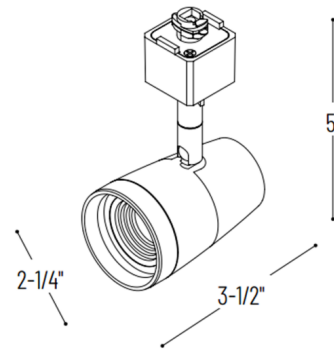

CLICK TO VIEW PRODUCT

Notes: