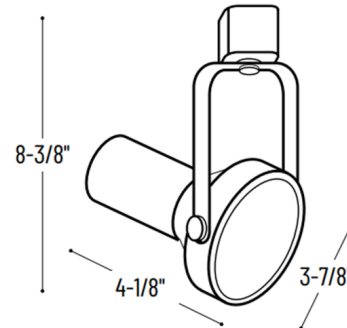

## Gimbal Ring J-Style PAR30 120V Track Light

By Nora Lighting

### Description

The Gimbal Ring J-Style PAR30 Rear Loading Track Light features a die-cast aluminum cylindrical housing with round back design. Heat rated powder coat finish. Includes a yoke that provides full adjustment of light source for aiming and has single tightening knobs to secure lock on angle position. Incandescent light source dimmable with a standard incandescent dimmer. Consult with bulb manufacturer for dimmer compatibility when using LED equivalent. Compatible with Juno Trac-Master 1-circuit 120 volt track system.

### Specifications

COLOR	N/A
BODY FINISH	Black
WATTAGE	75W
DIMMER	Standard 120V
DIMENSIONS	3.88"W x 8.38"H x 4.13"D
BULB NOT INCLUDED	1 x PAR30L/Medium (E26)/75W/120V Halogen
OTHER BULB OPTIONS	1 x PAR30L/Medium (E26)/120V LED