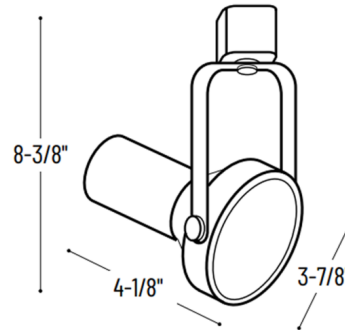

### Description

The Gimbal Ring J-Style PAR30 Rear Loading Track Light features a die-cast aluminum cylindrical housing with round back design. Heat rated powder coat finish. Includes a yoke that provides full adjustment of light source for aiming and has single tightening knobs to secure lock on angle position. Incandescent light source dimmable with a standard incandescent dimmer. Consult with bulb manufacturer for dimmer compatibility when using LED equivalent. Compatible with Juno Trac-Master 1-circuit 120 volt track system.

### Specifications

|                    |  |
|--------------------|--|
| COLOR              | N/A                                      |
| BODY FINISH        | Black                                    |
| WATTAGE            | 75W                                      |
| DIMMER             | Standard 120V                            |
| DIMENSIONS         | 3.88"W x 8.38"H x 4.13"D                 |
| BULB NOT INCLUDED  | 1 x PAR30L/Medium (E26)/75W/120V Halogen |
| OTHER BULB OPTIONS | 1 x PAR30L/Medium (E26)/120V LED         |