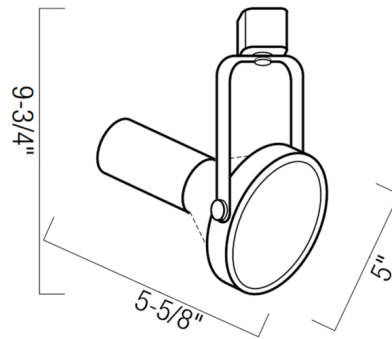

## Gimbal Ring H-Style PAR38 120V Track Light

By Nora Lighting

### Description

The Gimbal Ring PAR38 Track Light features a cylindrical housing made of die-cast aluminum with round back design and black phenolic high heat rated plastic baffle. Heat rated powder coat finish. Includes a yoke that provides full adjustment of light source for aiming and has single tightening knobs to secure lock on angle position. Incandescent light source dimmable with a standard incandescent dimmer. Consult with bulb manufacturer for dimmer compatibility when using LED equivalent. Compatible with Nora Lighting NT-300 and Halo 120 volt track systems.

### Specifications

COLOR	N/A
BODY FINISH	Bronze
WATTAGE	150W
DIMMER	Standard 120V
DIMENSIONS	5"W x 9.75"H x 5.63"D
BULB NOT INCLUDED	1 x PAR38/Medium (E26)/150W/120V Halogen
OTHER BULB OPTIONS	1 x PAR38/Medium (E26)/120V LED