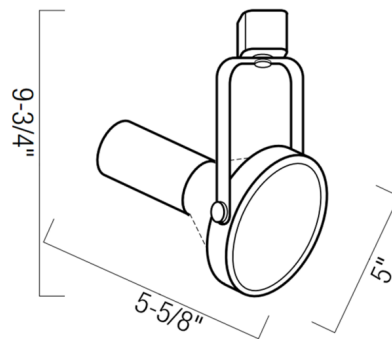

## Gimbal Ring J-Style PAR38 120V Track Light

By Nora Lighting

### Description

The Gimbal Ring J-Style PAR38 Rear Loading Track Light features a die-cast aluminum cylindrical housing with round back design. Heat rated powder coat finish. Includes a yoke that provides full adjustment of light source for aiming and has single tightening knobs to secure lock on angle position. Incandescent light source dimmable with a standard incandescent dimmer. Consult with bulb manufacturer for dimmer compatibility when using LED equivalent. Compatible with Juno Trac-Master 1-circuit 120 volt track system.

### Specifications

COLOR	N/A
BODY FINISH	Bronze
WATTAGE	150W
DIMMER	Standard 120V
DIMENSIONS	5"W x 9.75"H x 5.625"D
BULB NOT INCLUDED	1 x PAR38/Medium (E26)/150W/120V Halogen
OTHER BULB OPTIONS	1 x PAR38/Medium (E26)/120V LED