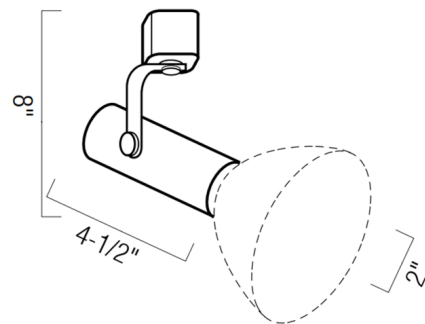

Lightology

lightology.com
866-954-4489
05-21-26

Project: _____

Company: _____

Location: _____ Fixture Type: _____

SPEC #: **NOR676621**

Approved On: _____ Approved By: _____

Flatback Universal J-Style 120V Track Light

By Nora Lighting

Description

The Universal Flatback Track Light accepts all sizes of light sources with medium base from PAR20 to PAR38 and R20 to BR40. Heat rated baked enamel paint finish. Features a smooth, cylindrical design with lateral and vertical swivel. Adjustment knob on housing allows user to extend or retract the neck of the lamp source. Incandescent light source dimmable with a standard incandescent dimmer. Consult with bulb manufacturer for dimmer compatibility when using LED equivalent. Compatible with Juno Lighting Trac-Master 120 volt track system.

Specifications

COLOR	N/A
BODY FINISH	Black
WATTAGE	300W
DIMMER	Standard 120V
DIMENSIONS	2"W x 8"H x 4.5"D
BULB NOT INCLUDED	1 x BR40/Medium (E26)/300W/120V Incandescent
OTHER BULB OPTIONS	1 x BR40/Medium (E26)/120V LED
	1 x PAR20/Medium (E26)/50W/120V Halogen
	1 x PAR20/Medium (E26)/120V LED
	1 x PAR30L/Medium (E26)/75W/120V Halogen
	1 x PAR30L/Medium (E26)/120V LED
	1 x PAR30S/Medium (E26)/75W/120V Halogen
	1 x PAR30S/Medium (E26)/120V LED
	1 x PAR38/Medium (E26)/250W/120V Halogen
	1 x PAR38/Medium (E26)/120V LED
	1 x R20/Medium (E26)/50W/120V Incandescent
	1 x R20/Medium (E26)/120V LED

Shown in black

CLICK TO VIEW PRODUCT

Notes: