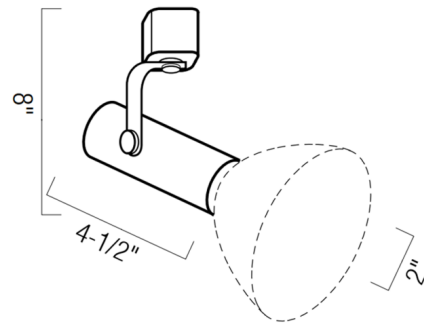

CLICK TO VIEW PRODUCT

Notes: