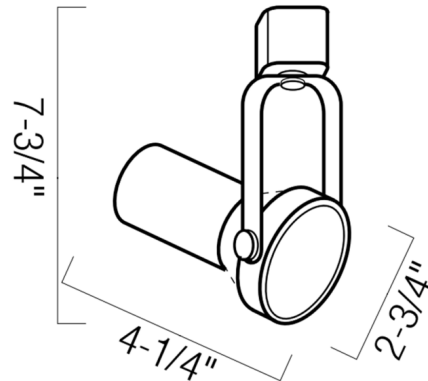

By Nora Lighting

Description

The Gimbal Ring PAR20 Rear Loading Track Light features a die-cast aluminum cylindrical housing with round back design and phenolic high heat rated plastic baffle. Heat rated powder coat finish. Includes a yoke that provides full adjustment of light source for aiming and has single tightening knobs for secure lock on angle position. Incandescent light source dimmable with a standard incandescent dimmer. Consult with bulb manufacturer for dimmer compatibility when using LED equivalent. Compatible with Nora Lighting NT-300 and Halo 120 volt track systems.

Shown in natural metal

Specifications

COLOR	N/A
BODY FINISH	Natural Metal
WATTAGE	50W
DIMMER	Standard 120V
DIMENSIONS	4.25"W x 7.75"H x 2.75"D
BULB NOT INCLUDED	1 x PAR20/Medium (E26)/50W/120V Halogen
OTHER BULB OPTIONS	1 x PAR20/Medium (E26)/120V LED