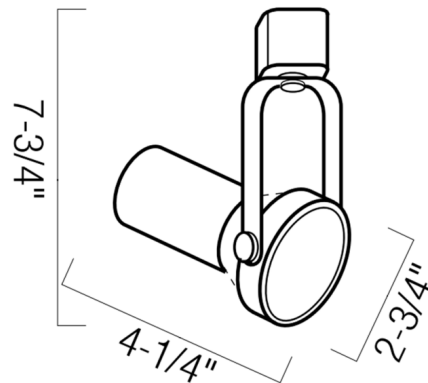

## Gimbal Ring J-Style PAR20 120V Track Light

By Nora Lighting

### Description

The Gimbal Ring PAR20 Rear Loading Track Light features a die-cast aluminum cylindrical housing with round back design and phenolic high heat rated plastic baffle baffle. Heat rated powder coat finish. Includes a yoke that provides full adjustment of light source for aiming and has single tightening knobs for secure lock on angle position. Incandescent light source dimmable with a standard incandescent dimmer. Consult with bulb manufacturer for dimmer compatibility when using LED equivalent. Compatible with Juno Trac-Master 120 volt track system.

### Specifications

COLOR	N/A
BODY FINISH	White
WATTAGE	50W
DIMMER	Standard 120V
DIMENSIONS	4.25"W x 7.75"H x 2.75"D
BULB NOT INCLUDED	1 x PAR20/Medium (E26)/50W/120V Halogen
OTHER BULB OPTIONS	1 x PAR20/Medium (E26)/120V LED