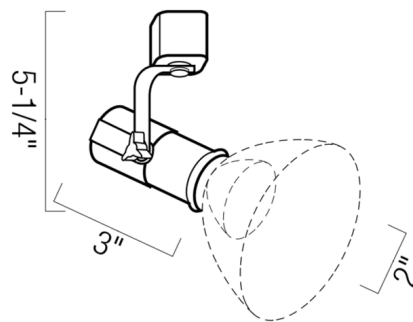

CLICK TO VIEW PRODUCT

Notes: