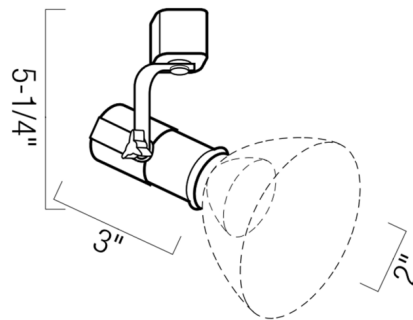

CLICK TO VIEW PRODUCT

Notes: