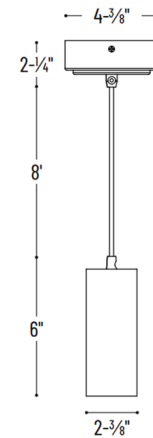

CLICK TO VIEW PRODUCT

Notes: