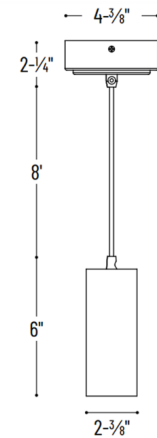

CLICK TO VIEW PRODUCT

Notes: