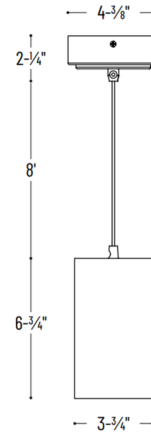

CLICK TO VIEW PRODUCT

Notes: