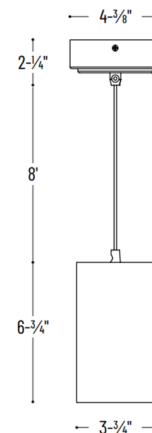

CLICK TO VIEW PRODUCT

Notes: