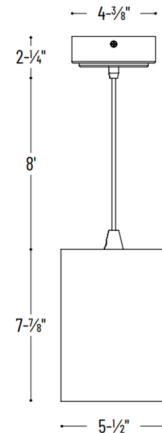

### Description

The Ilene 5 Inch Cylinder Pendant features architectural die-cast aluminum construction in three finishes with matching reflector, two color temperature options and field changeable reflectors included for spot, narrow flood and flood (18/28/42) beam angles. Flood 42 degree reflector installed when received. Driver inside canopy. 120/277 Volt dimmable with Triac/ELV/0-10V dimming.

### Specifications

COLOR	N/A
BODY FINISH	White
WATTAGE	40W
DIMMER	Low Voltage Electronic
DIMENSIONS	5.5"W x 7.87"H
INTEGRATED LED MODULE	1 x LED/40W/120-277V LED

### Technical Information

PRODUCT DIMENSIONS	Adjustable Cord Length: 96"
LAMP LIFE	50000 hours
COLOR RENDERING	90 CRI
LAMP COLOR	3000K
LUMENS/WATT	50.00
LUMINOUS FLUX	2000 lumens

Shown in white

CLICK TO VIEW PRODUCT