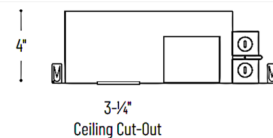

Shown in aluminum