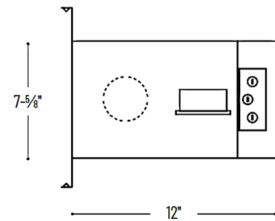

Lightology

lightology.com
866-954-4489
06-28-26

Project: _____
Company: _____
Location: _____ Fixture Type: _____
SPEC #: **NOR676803**
Approved On: _____ Approved By: _____

Iolite 2IN New Construction IC Airtight Housing

By Nora Lighting

Description

The Iolite 2 Inch New Construction IC Air-Tight Housing features aluminum construction for use in insulated ceilings allowing direct contact with thermal insulation. The Iolite is a modular system allowing users to field change both the trim and beam spread without the use of tools. Spot, narrow flood and flood field changeable reflectors are included with each trim module. Available with a 120V power supply (TRIAC and ELV dimming), or 120/277V power supply (TRIAC/ELV/0-10V dimming). Compatible with both 800 lumen and 1000 lumen LED modules. Wet location suitable when used with compatible wet location trim. Note: A complete fixture requires a housing and trim with flange or trimless trim, sold separately.

Specifications

REFLECTOR/BAFFLE COLOR	N/A
BODY FINISH	Aluminum
WATTAGE	14W
DIMMER	Low Voltage Electronic
DIMENSIONS	12.5"W x 4.5"H x 7.75"D
BULB NOT INCLUDED	1 x LED/14W/120V LED

Technical Information

APERTURE SIZE	2.000"
HOUSING HEIGHT	4"
HOUSING TYPE	New construction IC Airtight
LUMENS/WATT	71.43
LUMINOUS FLUX	1000 lumens

Shown in aluminum

CLICK TO VIEW PRODUCT

Notes: