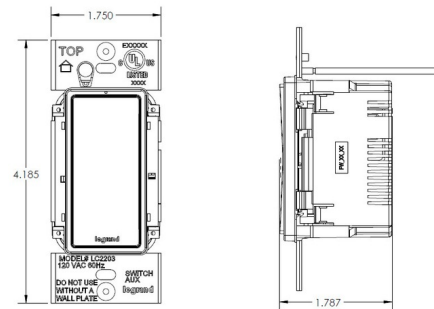

### Description

Radiant 15A 3-Way Switch is a step up from the standard with simple, classic options in wiring devices, home automation controls and screwless wall plates that complement today's homes. Smooth paddle action. High-impact resistant thermoplastic construction. External screw-pressure-plate back and side wired. Accepts 12 and #14 AWG. Push wire 14 AWG. Narrow back body leaves more room for wires in the box. Extra-long, through-body strap eliminates floating installations and imperfect applications. Easy-access green hex head ground screw. Tri-drive ground, terminal and mounting screws. On/off switches conform to NEC 430-104 requirements for kitchen and disposal units. Available in White, Light Almond, Grey, Graphite, Nickel, Dark Bronze, Black, Brown, and Ivory. UL listed NOTE: RADIANT SCREWLESS WALL PLATE SOLD SEPARATELY.

### Specifications

COLOR	N/A
BODY FINISH	Nickel
WATTAGE	N/A
DIMMER	N/A
DIMENSIONS	1.75"W x 4.25"H
BULB	N/A

CLICK TO VIEW PRODUCT

Notes: