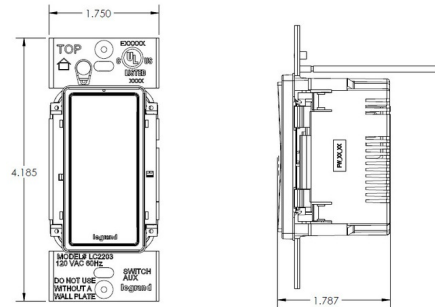

Description

Radiant 15A 4-Way Switch is a step up from the standard with simple, classic options in wiring devices, home automation controls and screwless wall plates that complement today's homes. Smooth paddle action. High-impact resistant thermoplastic construction. External screw-pressure-plate back and side wired. Accepts 12 and 14 AWG. Push wire 14 AWG. Narrow back body leaves more room for wires in the box. Extra-long, through-body strap eliminates floating installations and imperfect applications. Easy-access green hex head ground screw. Tri-drive ground, terminal and mounting screws. On/off switches conform to NEC 430-104 requirements for kitchen and disposal units. Available in White, Light Almond, Black, Brown, Graphite, Nickel, Dark Bronze, Grey and Ivory. UL listed. NOTE: RADIANT SCREWLESS WALL PLATE SOLD SEPARATELY.

Specifications

COLOR	N/A
BODY FINISH	Dark Bronze
WATTAGE	N/A
DIMMER	N/A
DIMENSIONS	1.43"W x 4.25"H x 1.27"D
BULB	N/A

Shown in dark bronze

CLICK TO VIEW PRODUCT

Notes: