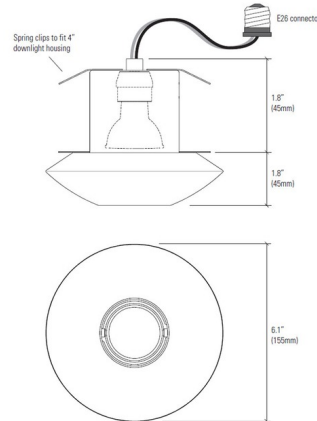

### Specifications

REFLECTOR/BAFFLE COLOR	Natural White
BODY FINISH	N/A
WATTAGE	35W
DIMMER	Standard 120V
DIMENSIONS	6.1\"W x 1.8\"H
BULB NOT INCLUDED	1 x PAR16/GU10/35W/120V Halogen
COUNTRY OF ORIGIN	United Kingdom