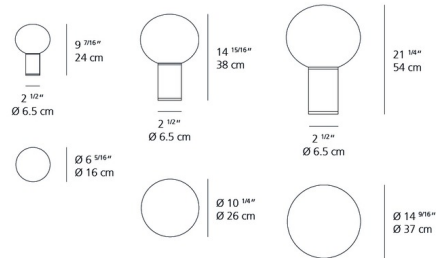

CLICK TO VIEW PRODUCT

Notes: