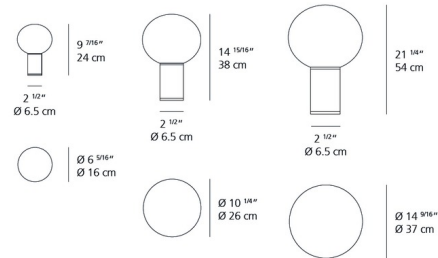

Specifications

COLOR White
 BODY FINISH Gold
 WATTAGE 6W
 DIMMER Included
 DIMENSIONS 6.3"W x 9"H
 BULB NOT INCLUDED 1 x G16.5/Candelabra (E12)/6W/120V LED
 COUNTRY OF ORIGIN Italy

Shown in gold / white