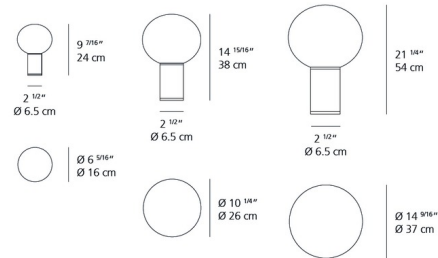

Specifications

COLOR	White
BODY FINISH	Gold
WATTAGE	6W
DIMMER	Included
DIMENSIONS	6.3"W x 9"H
BULB NOT INCLUDED	1 x G16.5/Candelabra (E12)/6W/120V LED
COUNTRY OF ORIGIN	Italy

Shown in gold / white

CLICK TO VIEW PRODUCT