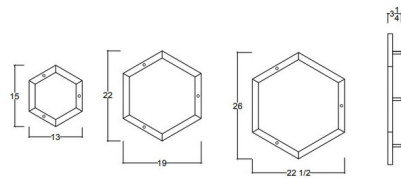

By hollis+morris

Description

The honeycomb shape of the Hexagon Sconce is highlighted by a burst of illuminating light. The result is a silhouette of solid wood that is both striking and whimsical. Available in three sizes in Black Oak, Natural Oak, White Oak, or Walnut. Provided with a driver in a canopy which can be removed from the canopy and wired remotely.

Shown in black oak

Specifications

COLOR N/A
BODY FINISH Black Oak
WATTAGE 27W
DIMMER Standard 120V
DIMENSIONS 13"W x 15"H x 3.25"D
INTEGRATED LED MODULE 1 x LED/27W/24V LED
COUNTRY OF ORIGIN Canada

Technical Information