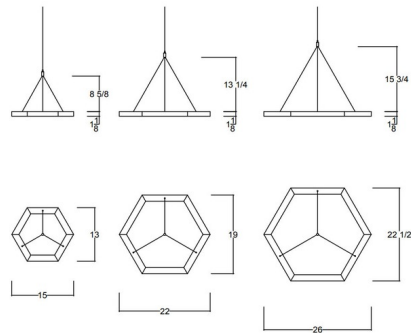

CLICK TO VIEW PRODUCT

Notes: