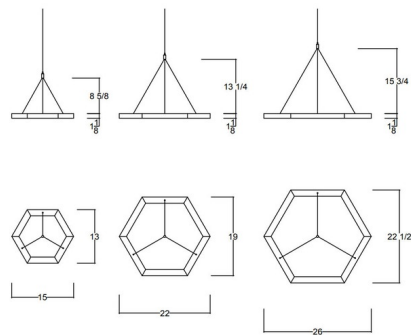

CLICK TO VIEW PRODUCT

Notes: