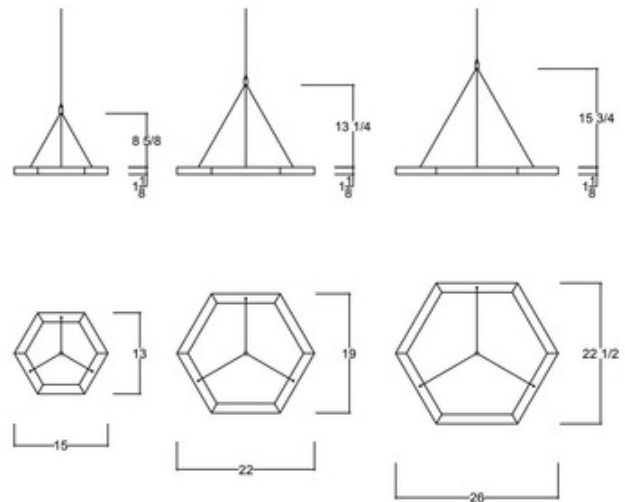

COMPANY	PROJECT	FIXTURE TYPE	APPROVED BY	DATE