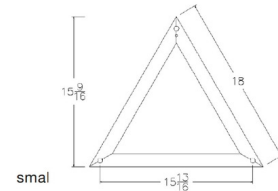

By hollis+morris

Description

The Triangle Sconce highlights the beauty of simple geometry. The result is a silhouette of solid wood that is both striking and whimsical. Available with 18 or 25 inch length sides in Black Oak, Natural Oak, White Oak, or Walnut. Provided with a driver in a canopy which can be removed from the canopy and wired remotely.

Shown in walnut

small

large

Specifications

COLOR	N/A
BODY FINISH	Walnut
WATTAGE	22W
DIMMER	Standard 120V
DIMENSIONS	18"W x 19.56"H x 3.25"D
INTEGRATED LED MODULE	1 x LED/22W/24V LED
COUNTRY OF ORIGIN	Canada