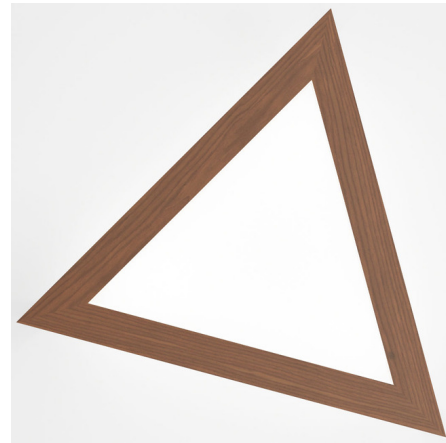

Lightology

lightology.com
866-954-4489
04-24-26

Project: _____

Company: _____

Location: _____ Fixture Type: _____

SPEC #: **HNM677440**

Approved On: _____ Approved By: _____

Triangle Wall Light

By hollis+morris

Description

The Triangle Sconce highlights the beauty of simple geometry. The result is a silhouette of solid wood that is both striking and whimsical. Available with 18 or 25 inch length sides in Black Oak, Natural Oak, White Oak, or Walnut. Provided with a driver in a canopy which can be removed from the canopy and wired remotely.

Shown in walnut

small

large

Specifications

COLOR	N/A
BODY FINISH	Walnut
WATTAGE	22W
DIMMER	Standard 120V
DIMENSIONS	18"W x 19.56"H x 3.25"D
INTEGRATED LED MODULE	1 x LED/22W/24V LED
COUNTRY OF ORIGIN	Canada