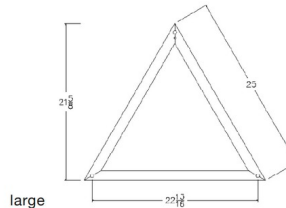

By hollis+morris

Description

The Triangle Sconce highlights the beauty of simple geometry. The result is a silhouette of solid wood that is both striking and whimsical. Available with 18 or 25 inch length sides in Black Oak, Natural Oak, White Oak, or Walnut. Provided with a driver in a canopy which can be removed from the canopy and wired remotely.

Shown in walnut

small

large

Specifications

COLOR	N/A
BODY FINISH	Walnut
WATTAGE	22W
DIMMER	Standard 120V
DIMENSIONS	18"W x 19.56"H x 3.25"D
INTEGRATED LED MODULE	1 x LED/22W/24V LED
COUNTRY OF ORIGIN	Canada