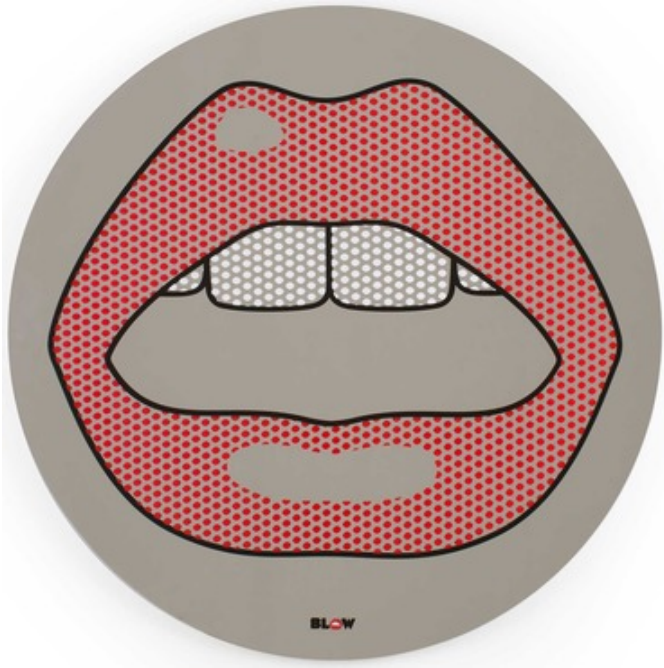

DESIGNER Studio Job
BRAND Seletti

DESCRIPTION
The Blow Mouth Mirror features an iconic symbol of pop culture that channels the pop art of Roy Lichtenstein with white and red polka dots accenting the lips and teeth adorning the round glass mirror.

COLOR	N/A
BODY FINISH	Mirror
WATTAGE	N/A
DIMMER	N/A
DIMENSIONS	27.5"W x 27.5"H
LAMP	N/A

SPEC #	SEL677596
---------------	-----------

COMPANY	PROJECT	FIXTURE TYPE	APPROVED BY	DATE