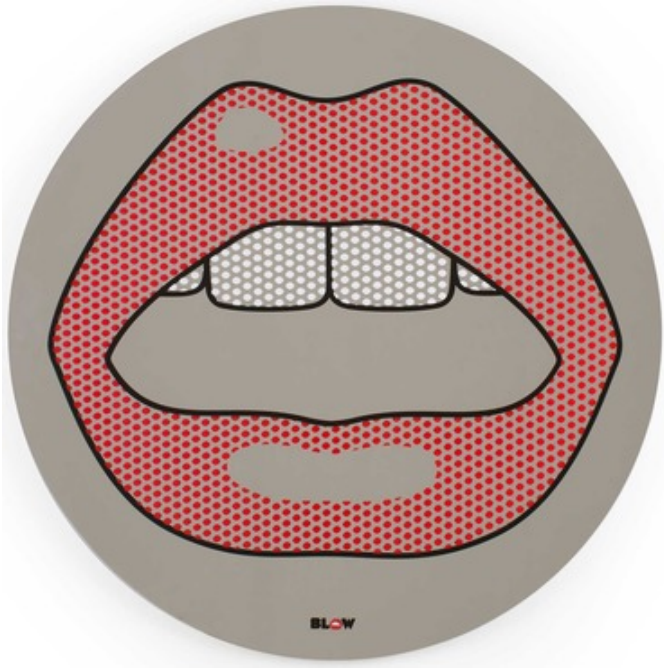

DESIGNER
BRAND

Studio Job
Seletti

DESCRIPTION

The Blow Mouth Mirror features an iconic symbol of pop culture that channels the pop art of Roy Lichtenstein with white and red polka dots accenting the lips and teeth adorning the round glass mirror.

COLOR	N/A
BODY FINISH	Mirror
WATTAGE	N/A
DIMMER	N/A
DIMENSIONS	27.5"W x 27.5"H
LAMP	N/A

SPEC #	SEL677596
---------------	-----------

COMPANY	PROJECT	FIXTURE TYPE	APPROVED BY	DATE