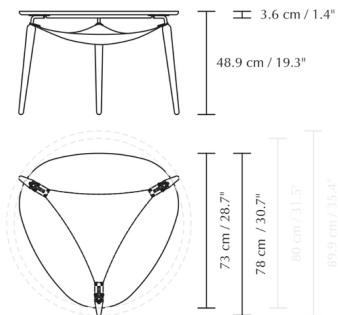

### Description

Hang Out Coffee Table has a clean and minimal organic shape, in a combination of wood and fine metal details. Thin graceful legs attached to a slender metal bracket and sculptured rounded table top give Hang Out a light and airy profile. Underneath the table top, a special bag is suspended across the three legs like a hammock. The stylish two-sided leather and textile bag is perfect for storing your remote controls, telephone, book, tablet, magazine or other smaller items. With both a leather and textile side, this bag can be easily swapped around to add a different expression to your interior. Available in Dark Oak, Oak or Black with brass accents. Designed in Denmark.

### Specifications

COLOR	N/A
BODY FINISH	Oak
WATTAGE	N/A
DIMMER	N/A
DIMENSIONS	30.75"W x 19.29"H x 28.75"D
BULB	N/A
COUNTRY OF ORIGIN	China

CLICK TO VIEW PRODUCT

Notes: