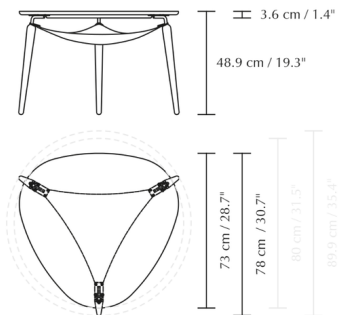

### Description

Hang Out Coffee Table has a clean and minimal organic shape, in a combination of wood and fine metal details. Thin graceful legs attached to a slender metal bracket and sculptured rounded table top give Hang Out a light and airy profile. Underneath the table top, a special bag is suspended across the three legs like a hammock. The stylish two-sided leather and textile bag is perfect for storing your remote controls, telephone, book, tablet, magazine or other smaller items. With both a leather and textile side, this bag can be easily swapped around to add a different expression to your interior. Available in Dark Oak, Oak or Black with brass accents. Designed in Denmark.

### Specifications

COLOR	N/A
BODY FINISH	Dark Oak
WATTAGE	N/A
DIMMER	N/A
DIMENSIONS	30.75"W x 19.29"H x 28.75"D
BULB	N/A
COUNTRY OF ORIGIN	China

CLICK TO VIEW PRODUCT

Notes: