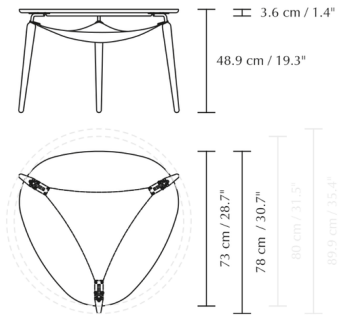

By Umage

Description

Hang Out Coffee Table has a clean and minimal organic shape, in a combination of wood and fine metal details. Thin graceful legs attached to a slender metal bracket and sculptured rounded table top give Hang Out a light and airy profile. Underneath the table top, a special bag is suspended across the three legs like a hammock. The stylish two-sided leather and textile bag is perfect for storing your remote controls, telephone, book, tablet, magazine or other smaller items. With both a leather and textile side, this bag can be easily swapped around to add a different expression to your interior. Available in Dark Oak, Oak or Black with brass accents. Designed in Denmark.

Shown in dark oak

Specifications

COLOR	N/A
BODY FINISH	Dark Oak
WATTAGE	N/A
DIMMER	N/A
DIMENSIONS	30.75"W x 19.29"H x 28.75"D
BULB	N/A
COUNTRY OF ORIGIN	China

CLICK TO VIEW PRODUCT

Notes: