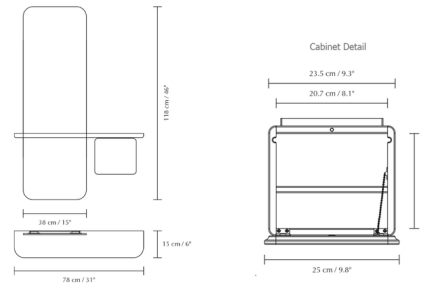

Shown in light oak / pearl

Specifications

COLOR	Pearl
BODY FINISH	Light Oak
WATTAGE	N/A
DIMMER	N/A
DIMENSIONS	31"W x 46"H x 6"D
BULB	N/A

CLICK TO VIEW PRODUCT

Notes: