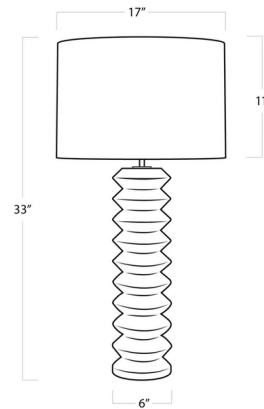

By Regina Andrew

Description

The Accordion Tall Table Lamp immediately catches the eye with its accordion-shaped body in birch with a handsome ebony finish. The dark wood is contrasted by a light natural linen drum shade.

Shown in ebony / natural linen

Specifications

COLOR	Natural Linen
BODY FINISH	Ebony
WATTAGE	150W
DIMMER	Included
DIMENSIONS	17"W x 33"H
BULB NOT INCLUDED	1 x A19 3-Way/Medium (E26)/150W/120V Incandescent
OTHER BULB OPTIONS	1 x A19 3-Way/Medium (E26)/120V LED
COUNTRY OF ORIGIN	China